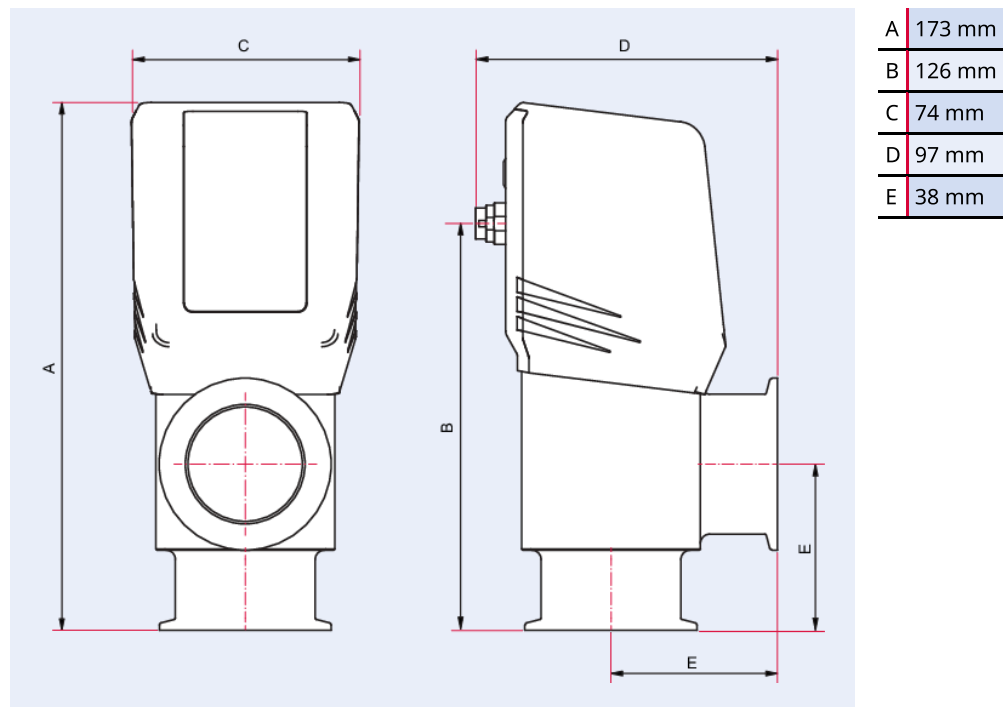

# Angle valve

Illustration only

## Dimensions

<b>Technical Data</b>	<b>Angle valve, DN 16 ISO-KF, Electric, Al, PI, 24V DC</b>
Feedthrough	Bellows   Stainless steel
Seal	FKM
Position indicator	Included
Type	Angle valve
Position indicator: Load capacity	≤ 48 V AC / DC / 500 mA
Valve plate	Stainless steel (AISI 316)
Ambient temperature	0 – 50 °C
Temperature range	0 – 150 °C
Housing	Aluminum
Mounting orientation	Arbitrary
Actuator	Electric
Input voltage(s)	24 V DC
Tightness	1 · 10 <sup>-10</sup> Pa m <sup>3</sup> /s   7.5 · 10 <sup>-10</sup> Torr l/s   1 · 10 <sup>-9</sup> mbar l/s
Bakeout temperature: actuator	50 °C   122 °F   323.15 K
Conductance value with molecular flow	5 l/s
Operating pressure min.	1 · 10 <sup>-8</sup> hPa   7.5 · 10 <sup>-9</sup> Torr   1 · 10 <sup>-8</sup> mbar
Pressure max. (absolute)	2,000 hPa   1,500 Torr   2,000 mbar
Bakeout temperature: valve open, under vacuum	150 °C   302 °F   423.2 K
Bakeout temperature: housing	150 °C   302 °F   423.2 K
Differential pressure in closing direction	2,000 hPa   1,500 Torr   2,000 mbar
Differential pressure in opening direction	1,000 hPa   750 Torr   1,000 mbar
Weight approx.	0.8 kg   1.76 lb
Current	20 mA
Connection flange	DN 16 ISO-KF
Closing/opening time	120 ms/150 ms
Temperature range max.	150 °C   302 °F   423.15 K
Temperature range min.	0 °C   32 °F   273.15 K